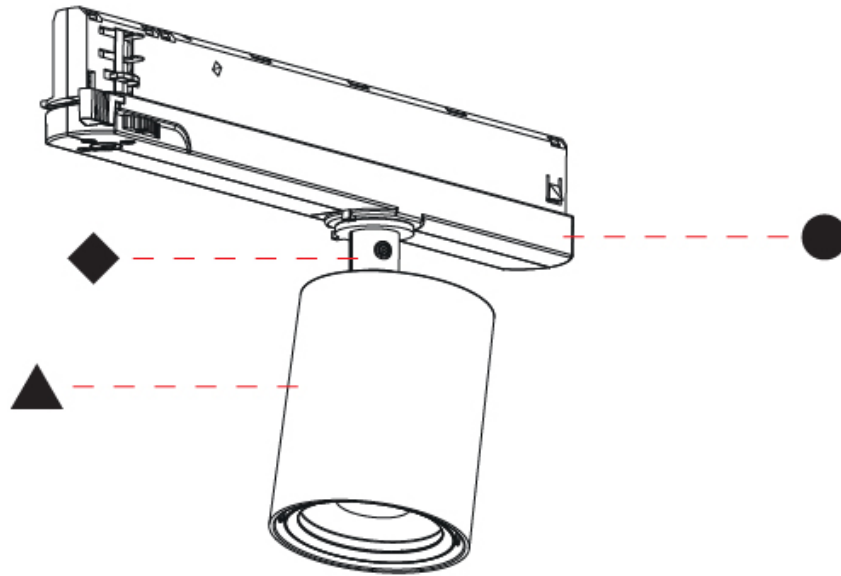

CENTRIQ IN TRACK

A3T215-

PROJECT

TYPE

SPECIFIER

QUANTITY

DATE

A