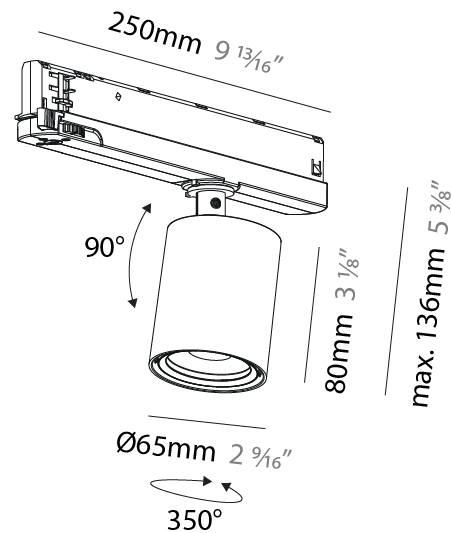

GENERAL

Series: Centriq
Subseries: Centriq In
Brand: Prolicht
Division: Architectural
Mounting Type: Track
Mounting Location: Ceiling
Subcategory: Spots

PHYSICAL

Shape: Cylinder
Diameter (mm): 65
Diameter (in): 2 ⁹/₁₆
Length (mm): 250
Length (in): 9 ¹³/₁₆
Height (mm): 136
Height (in): 5 ³/₈
Light Distribution: Adjustable / Direct
Weight (kg): 0.6
Fixture Finish: SSR / BKV / CWI / CRY / HAB / UFT / ITA / RUA / FTG / MYG / LOD / PUS / FRO / FUP / KIA / POP / BLS / SPG / MEY / GOH / GUM / CHC / COM / ABZ / JAG / OBR / MOS / ROR
Holder Finish: WHI / BLK
Accent Finish: SSR / BKV / CWI / CRY / HAB / LAG / UFT / ITA / RUA / RUR / MIC / FTG / MYG / TWT / LOD / PUS / FRO / FUP / KIA / POP / BLS / SPG / MEY / GOH / GUM / CHC / COM / ABZ / JAG
Fixture Material: Aluminum

ELECTRICAL

Lamp Type: LED (Zhaga Standard)
Input Wattage (W): 23
Total Output Wattage (W): 20.9
Dimming: Non-Dimmable / 0-10V Dimming
Driver Included: Yes
Driver Location: Integrated
Driver Type: Constant Current - 120Vac
Driver Class: Class 2
Input Voltage (V): 120

LED

Number of LEDs: 1
Color Temperature (°K): 2700 / 3000 / 3500 / 4000
Max. Delivered Lumen (lm): 1975 / 2056 / 2145 / 2245
Nominal Lumen (lm): 2429 / 2529 / 2638 / 2761
CRI: >90 CRI
Lamp Life (hrs): 50000

OPTICAL

Reflector: 24 / 36 / 52
Adjustability: Rotational 360°; Tilt 90°

RATINGS AND CERTIFICATIONS

Certified By: Certified for North American Standards
IP rating: IP20