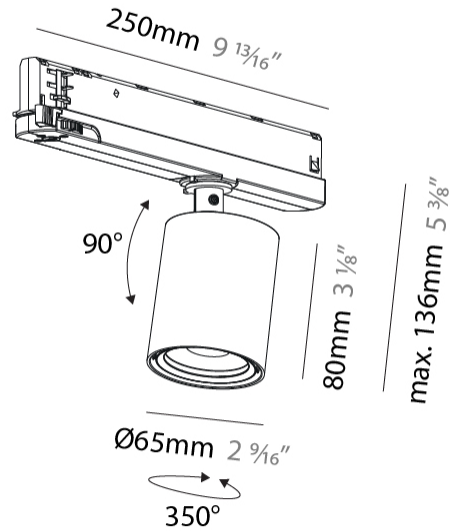

GENERAL

Series: Centriq
Subseries: Centriq In
Brand: Prolicht
Division: Architectural
Mounting Type: Track
Mounting Location: Ceiling
Subcategory: Spots

PHYSICAL

Shape: Cylinder
Diameter (mm): 65
Diameter (in): 2 ⁹/₁₆
Length (mm): 250
Length (in): 9 ¹³/₁₆
Height (mm): 136
Height (in): 5 ³/₈
Light Distribution: Adjustable / Direct
Weight (kg): 0.6
Fixture Finish: SSR / BKV / CWI / CRY / HAB / UFT / ITA / RUA / FTG / MYG / LOD / PUS / FRO / FUP / KIA / POP / BLS / SPG / MEY / GOH / GUM / CHC / COM / ABZ / JAG / OBR / MOS / ROR
Holder Finish: WHI / BLK
Accent Finish: SSR / BKV / CWI / CRY / HAB / LAG / UFT / ITA / RUA / RUR / MIC / FTG / MYG / TWT / LOD / PUS / FRO / FUP / KIA / POP / BLS / SPG / MEY / GOH / GUM / CHC / COM / ABZ / JAG
Fixture Material: Aluminum

ELECTRICAL

Lamp Type: LED (Zhaga Standard)
Input Wattage (W): 20
Total Output Wattage (W): 18.1
Dimming: Non-Dimmable / 0-10V Dimming
Driver Included: Yes
Driver Location: Integrated
Driver Type: Constant Current - 120Vac
Driver Class: Class 2
Input Voltage (V): 120

LED

Number of LEDs: 1
Color Temperature (°K): 2700 / 3000 / 3500 / 4000
Max. Delivered Lumen (lm): 1362 / 1467 / 1526 / 1557
Nominal Lumen (lm): 1672 / 1800 / 1872 / 1910
CRI: >90 CRI
Lamp Life (hrs): 50000

OPTICAL

Beam Angle: 12
Adjustability: Rotational 360°; Tilt 90° (±45°)

RATINGS AND CERTIFICATIONS

Certified By: Certified for North American Standards
IP rating: IP20